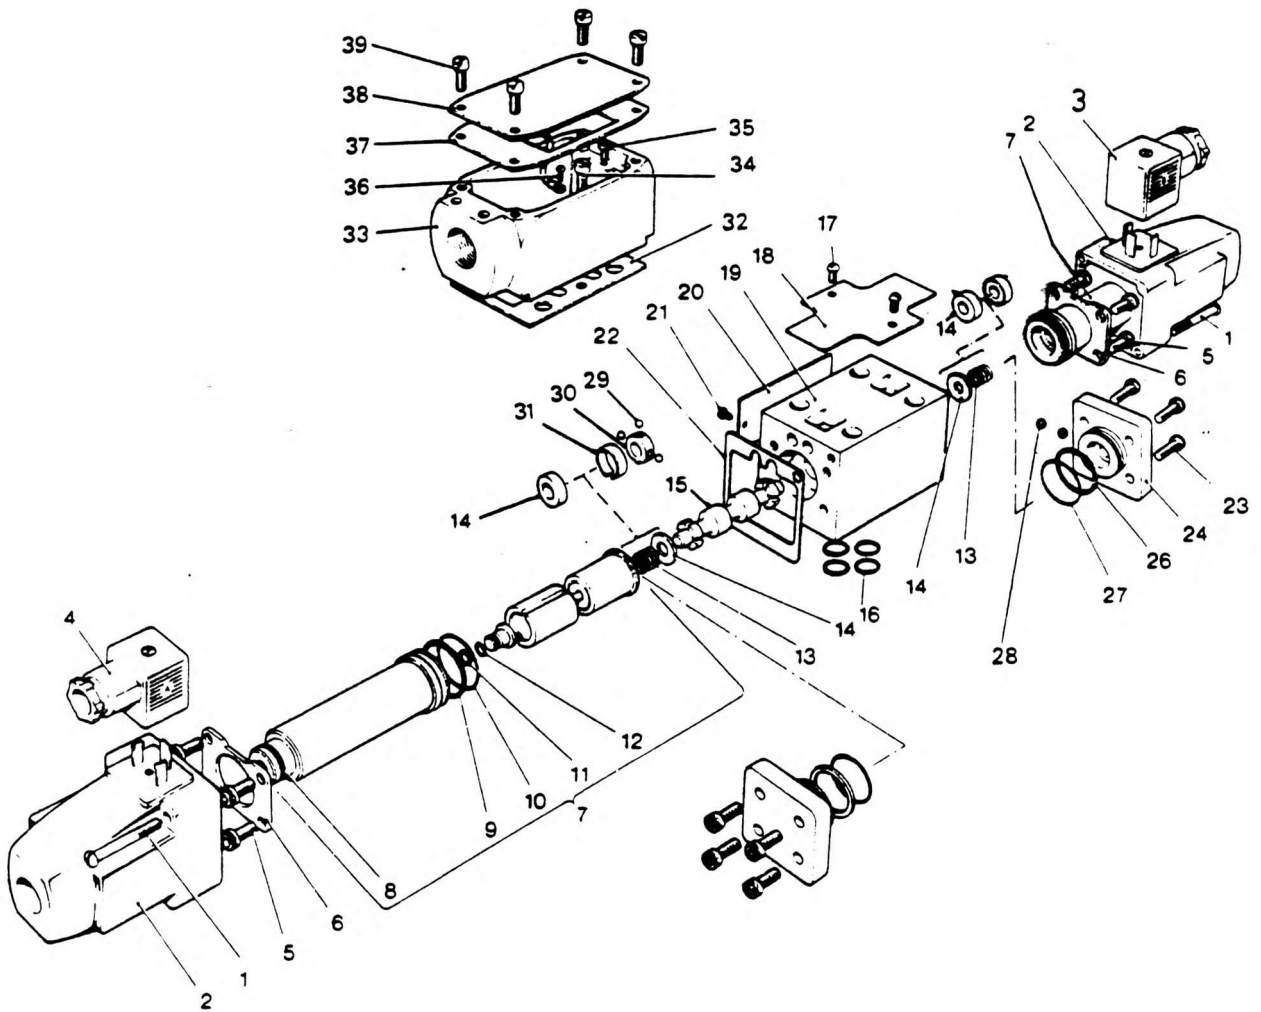

VALVE SOLENOID

NO.	PART NO.	QTY.	DESCRIPTION	NO.	PART NO.	QTY.	DESCRIPTION
-	8867492	1	Valve Complete	14	-	2	Washer
1	8781130	4	Screw	15	-	1	Valve Spool
2	8781147	2	Solenoid	16*	-	4	'O' Ring
3	8781132	1	Electrical Plug - Black B	17	8781135	2	Screw
4	8781133	1	Electrical Plug - Grey A	18	-	1	Nameplate
5	8781134	8	Screw	19	-	1	Body
6	-	2	Flange	20	-	1	Nameplate
7	-	2	Armature, Core and Push Pin Assembly	21	8781143	2	Screw
*	-	2	'O' Ring	22*	-	2	Gasket
9 *	-	2	Back Up Ring	*	8780371	1	Seal Kit
10*	-	2	'O' Ring	Not Serviced Separately			
11*	-	2	Back Up Ring				
12*	-	2	'O' Ring				
13*	-	2	Spring				